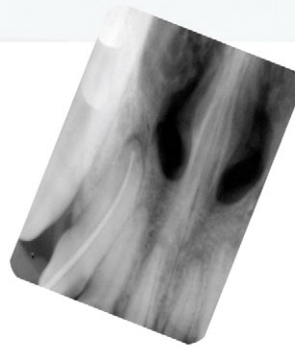

VETERINARY CHAIRSIDE X-RAY FILM DEVELOPING BOX

X-Ray Film Developing Box
Improved, ergonomical design

- Optimal hand placement
- Broad panoramic field of vision
- Simple touch and the box cover opens
- Easy replacement of sleeves; no screws
- Suction feet secure to any flat surface
- Easy and economical to maintain