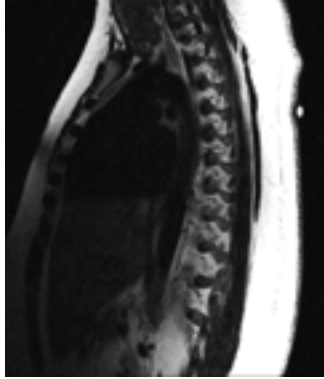

MR-SPOTS:

Beekley MR-SPOTS® **image on all MRI sequences** so that areas of interest are clearly identified on the scan.

MR-SPOTS® tubes provide a sharp, distinct image on film while MR-SPOTS packets help reduce marker indentation.

3.0cm Radiance® filled tube

MR-SPOTS®
order code: 122
contents per box: 40
1.5cm Radiance® filled tube
perfect for extremities, soft tissue masses, and breast MRI

MR-SPOTS®
order code: 121
contents per box: 40
3.0cm Radiance filled tube
perfect for thoracic spines and larger areas of interest

1.75cm Radiance filled packet

MR-SPOTS®
order code: 185
contents per box: 40
1.75cm Radiance filled packet
perfect for extremities, soft tissue masses, and breast MRI
designed for optimum patient comfort