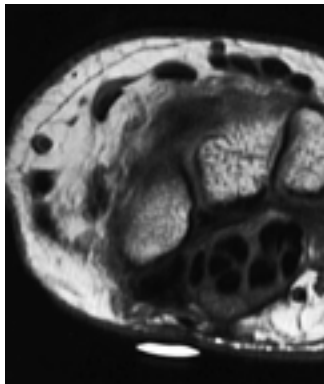

MR-SPOTS:

Beekley MR-SPOTS® **image on all MRI sequences** so that areas of interest are clearly identified on the scan.

MR-SPOTS® tubes provide a sharp, distinct image on film while MR-SPOTS packets help reduce marker indentation.

3.0cm Radiance® filled tube

MR-SPOTS®
order code: 122
contents per box: 40
1.5cm Radiance® filled tube
perfect for extremities, soft tissue masses, and breast MRI

MR-SPOTS®
order code: 121
contents per box: 40
3.0cm Radiance filled tube
perfect for thoracic spines and larger areas of interest

1.75cm Radiance filled packet

MR-SPOTS®
order code: 185
contents per box: 40
1.75cm Radiance filled packet
perfect for extremities, soft tissue masses, and breast MRI
designed for optimum patient comfort