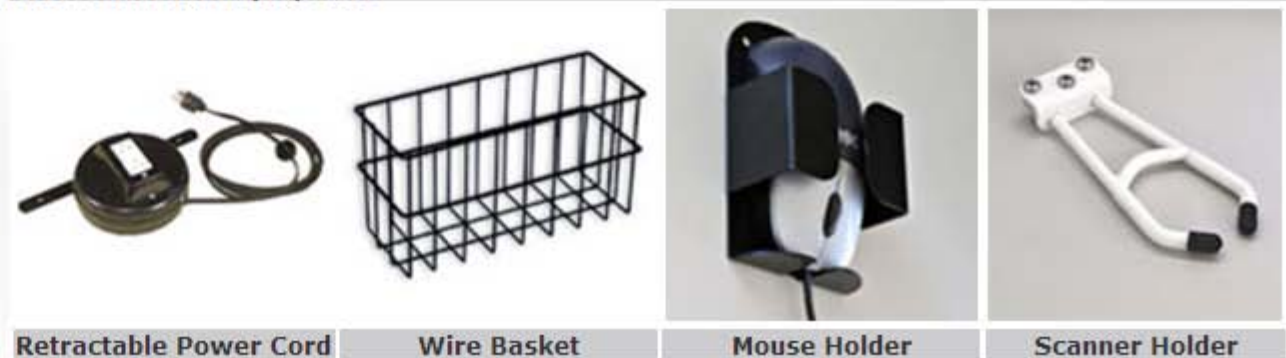

Accessories for Laptop Cart

Retractable Power Cord

Wire Basket

Mouse Holder

Scanner Holder