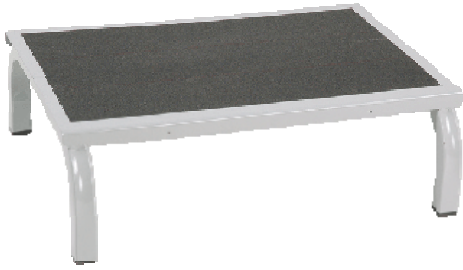

Custom Comfort Bariatric Foot Stool

Added Items:

- 6½" Bariatric Footstool
- Large 20½" x 14" Surface
 - Anti-Skid Surface
- 1,000 lbs. Weight Capacity