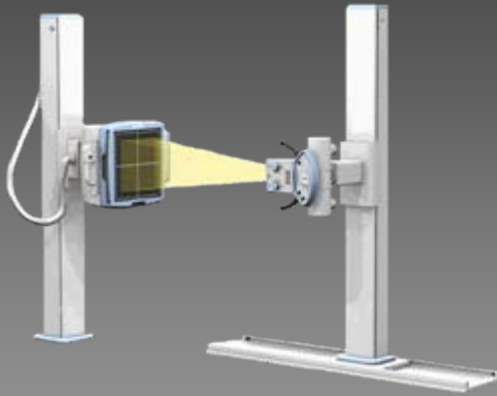

Chiropractic Offerings

Wide Selection of Combinations

Analog/CR

- High Frequency
- Heavy duty FMT and Wall Stand

Digital

- **CCD - 9 or 16 MP**
- **Heavy Duty FMT & Wall Stand**
- **32 or 40 kW HF with Integrated Generator**

DigitalEase II

- Medical Chest System
- Chiropractic
- 9 or 16 MP CCD Technology
- Hospital Grade Structures
- Floor Mount Tubestand
- Cost Effective

What Sets Our Digital Chiro Apart

- **True Generator Integration**
 - **No Need For Separate X-ray Control Console**
 - **Generator Operation Built-in**
- **Most Robust Tubestand/Wall stands In The Industry**
- **Floor Mount Tubestand**
 - **Eliminates Need For Wall Support Construction**
- **Laser Alignment For The Collimator**
- **Mini-pacs Software Included**
- **Unlimited Viewing Software Licenses Included**
- **Stitching Software Standard**