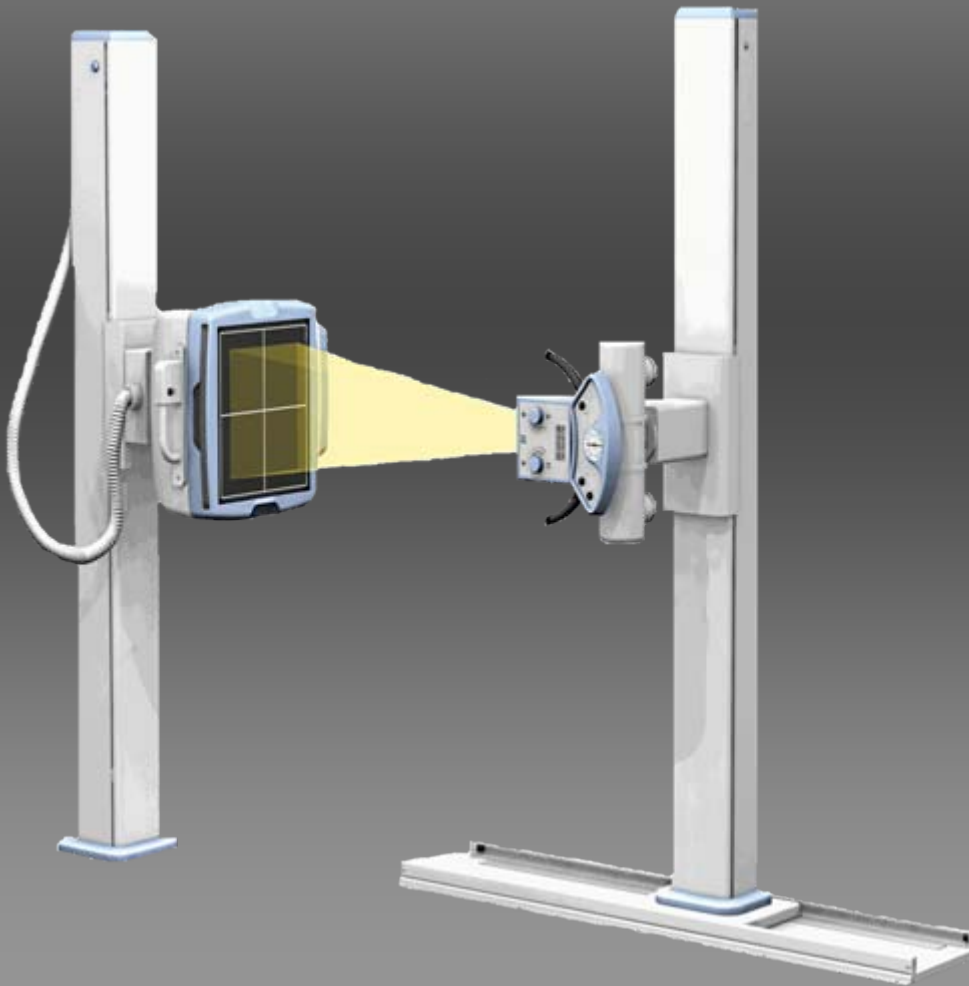

Chiropractic Offerings

Wide Selection of Combinations

Analog/CR

- High Frequency
- Heavy duty FMT and Wall Stand

Digital

- **CCD - 9 or 16 MP**
- **Heavy Duty FMT & Wall Stand**
- **32 or 40 kW HF with Integrated Generator**

DigitalEase II

- Medical Chest System
- Chiropractic
- 9 or 16 MP CCD Technology
- Hospital Grade Structures
- Floor Mount Tubestand
- Cost Effective

What Sets Our Digital Chiro Apart

- **True Generator Integration**
 - **No Need For Separate X-ray Control Console**
 - **Generator Operation Built-in**
- **Most Robust Tubestand/Wall stands In The Industry**
- **Floor Mount Tubestand**
 - **Eliminates Need For Wall Support Construction**
- **Laser Alignment For The Collimator**
- **Mini-pacs Software Included**
- **Unlimited Viewing Software Licenses Included**
- **Stitching Software Standard**