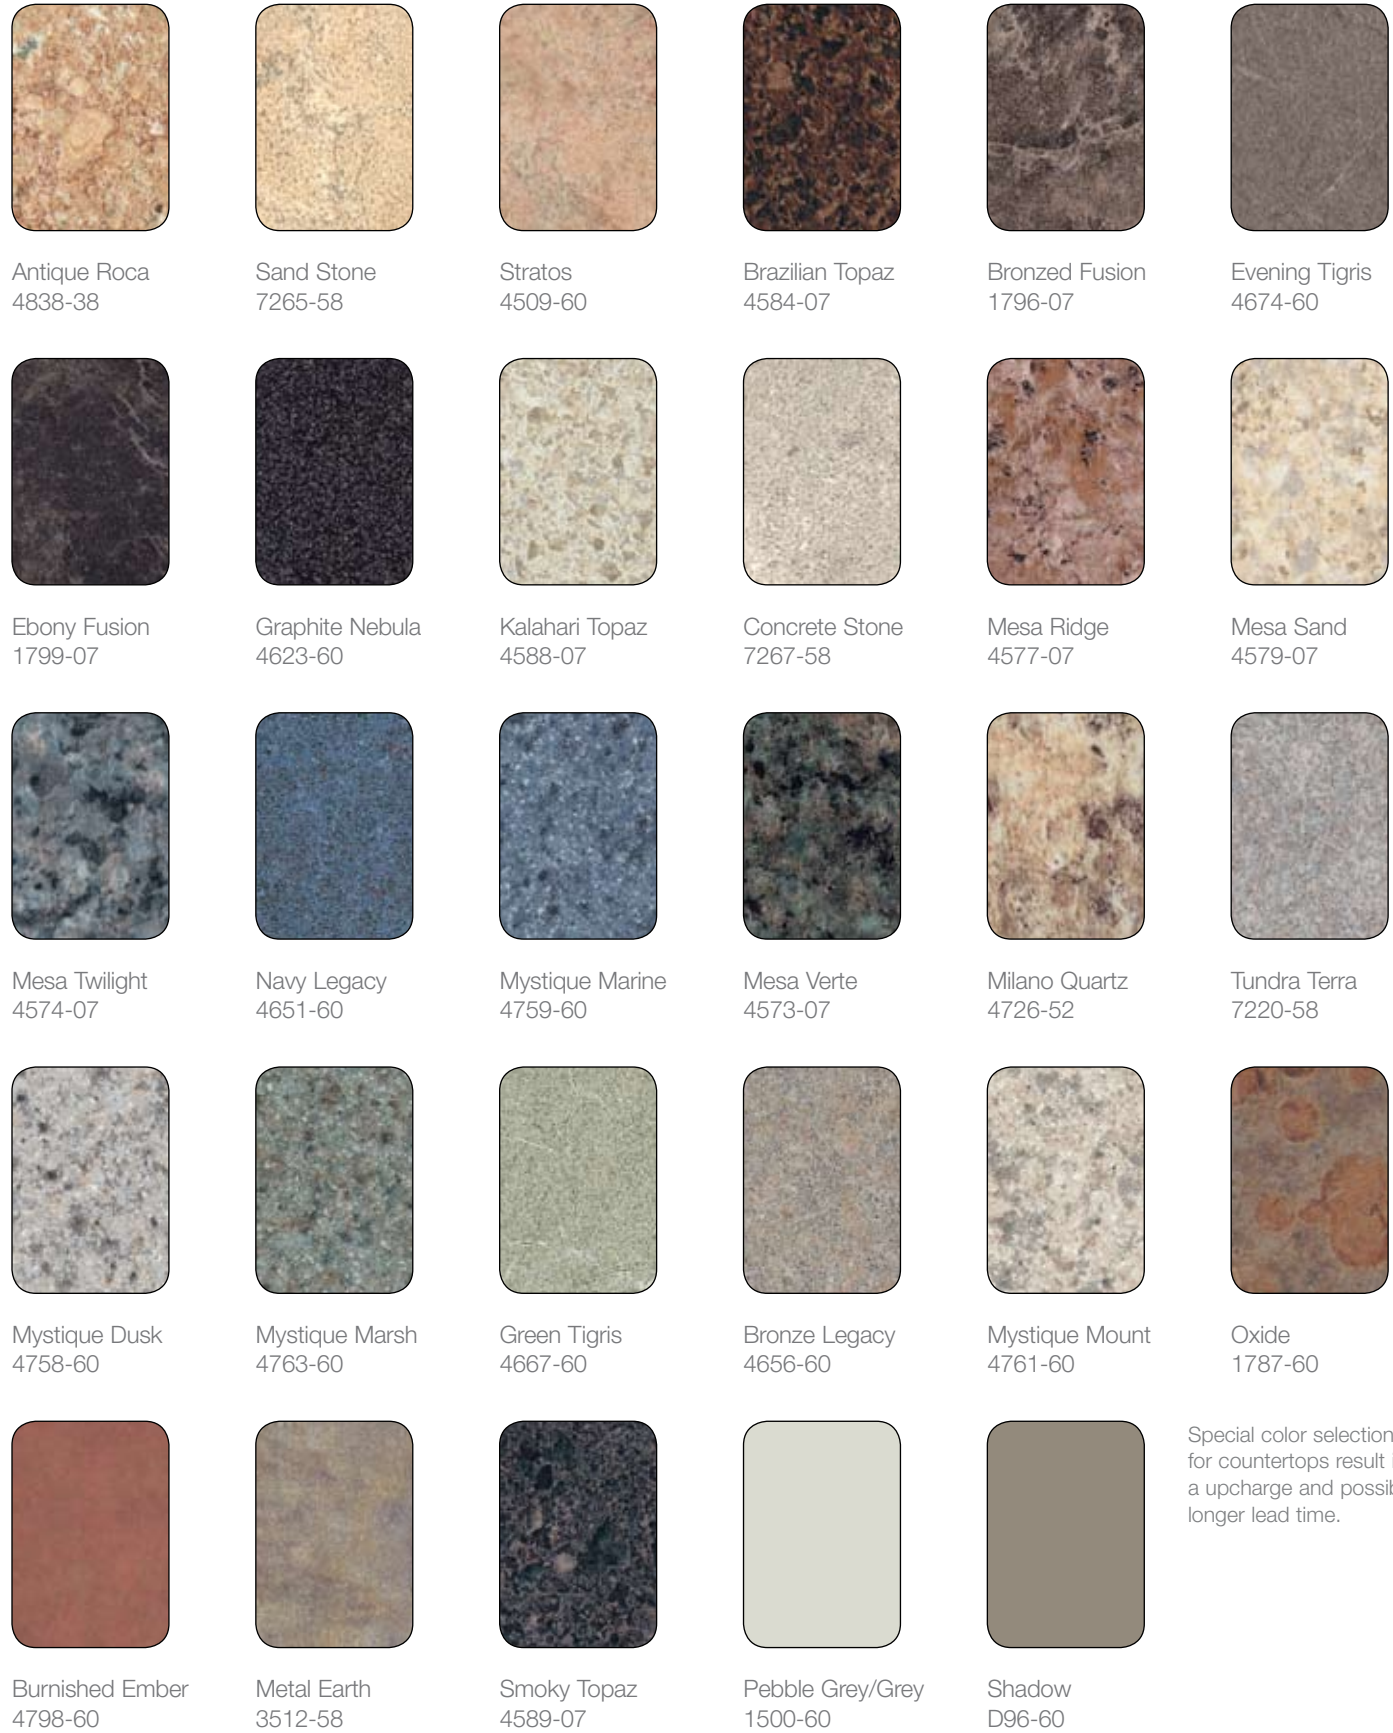

Color Guide

MODULAR CASEWORK COLOR GUIDE

Standard Laminate Countertops

Special color selections for countertops result in an upcharge and possibly longer lead time.

Midmark Woodgrain Panels*

*Available only in Midmark integrated-handle door design.

Midmark Color Inserts**

**Available only in Midmark Pebble Grey front with snap-on handle design.

Wildrose

Pomona

Terra Cotta/Canyon

Clay

Blueberry/Pacific Blue

Perfect Plum

Navy

Dusty Blue

Cashmere Blue/Sky

Silver Sage/Spruce

Moss

Midori

Tea Green/Olivine

Arctic

Pebble Grey

Fossil Grey

Shadow

Black

Ritter Door/Drawer Seamless Panels***

Navy

Dusty Blue

Moss