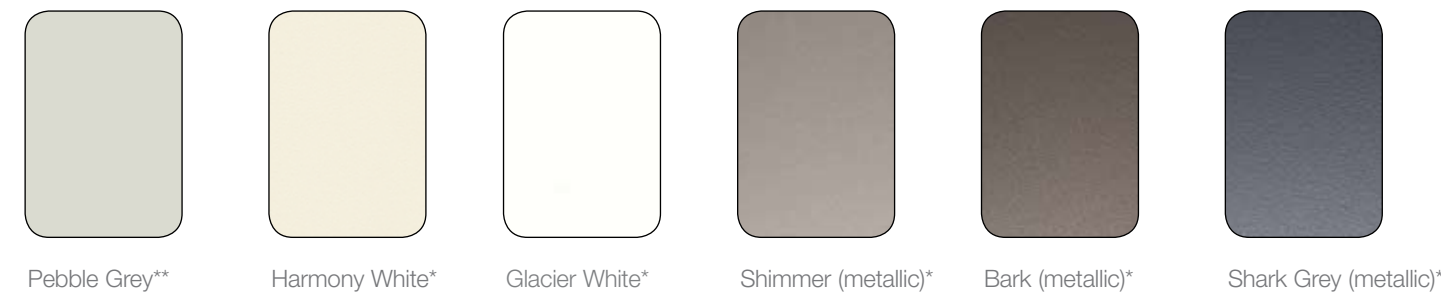

Color Guide

MODULAR CASEWORK COLOR GUIDE

Standard Laminate Countertops

Special color selections for countertops result in an upcharge and possibly longer lead time.

Midmark Woodgrain Panels*

*Available only in Midmark integrated-handle door design.

Midmark Solid Panels

**Available in Midmark integrated and insert handle door design.

Standard Solid Surface Countertops

Special color selections for countertops result in an upcharge and possibly longer lead time.

Midmark Color Inserts**

**Available only in Midmark Pebble Grey front with snap-on handle design.

Wildrose

Pomona

Terra Cotta/Canyon

Clay

Blueberry/Pacific Blue

Perfect Plum

Pebble Grey

Fossil Grey

Shadow

Black

Ritter Door/Drawer Seamless Panels***

Navy

Dusty Blue

Moss