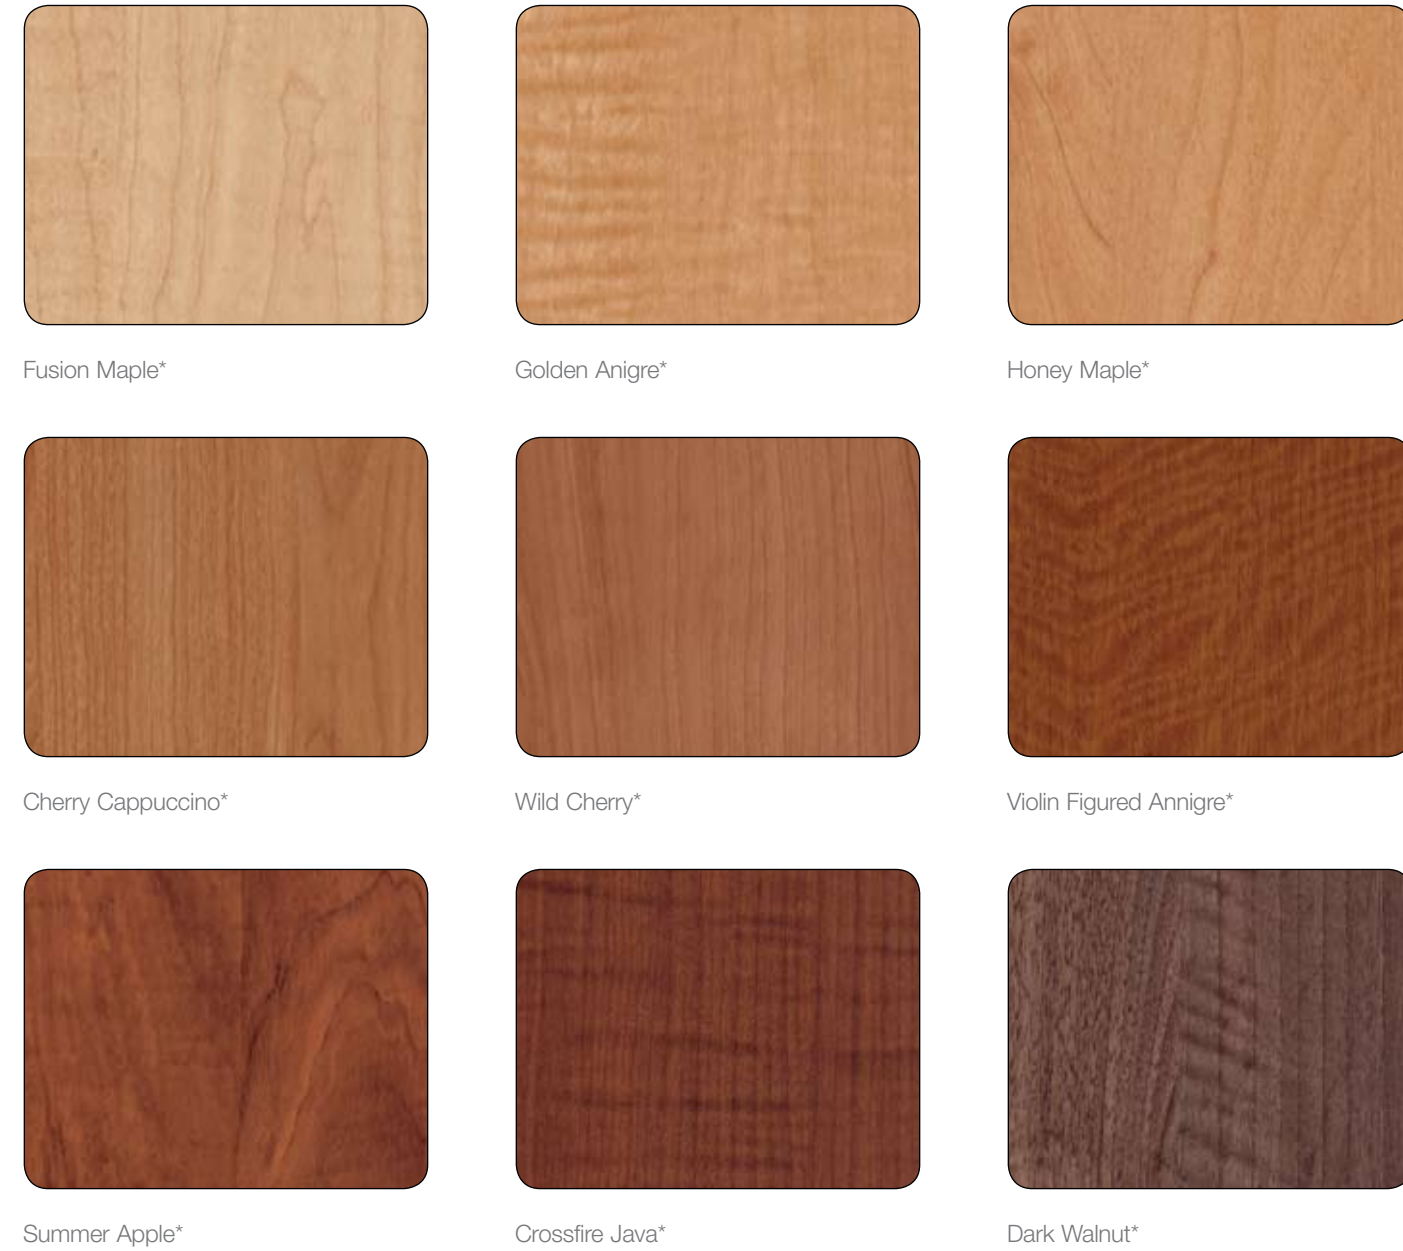

Color Guide

MODULAR CASEWORK COLOR GUIDE

Standard Laminate Countertops

Special color selections for countertops result in an upcharge and possibly longer lead time.

Midmark Woodgrain Panels*

*Available only in Midmark integrated-handle door design.

Midmark Color Inserts**

**Available only in Midmark Pebble Grey front with snap-on handle design.

Wildrose

Pomona

Terra Cotta/Canyon

Clay

Blueberry/Pacific Blue

Perfect Plum

Navy

Dusty Blue

Cashmere Blue/Sky

Silver Sage/Spruce

Moss

Midori

Tea Green/Olivine

Arctic

Pebble Grey

Fossil Grey

Shadow

Black

Ritter Door/Drawer Seamless Panels***

Navy

Dusty Blue

Moss