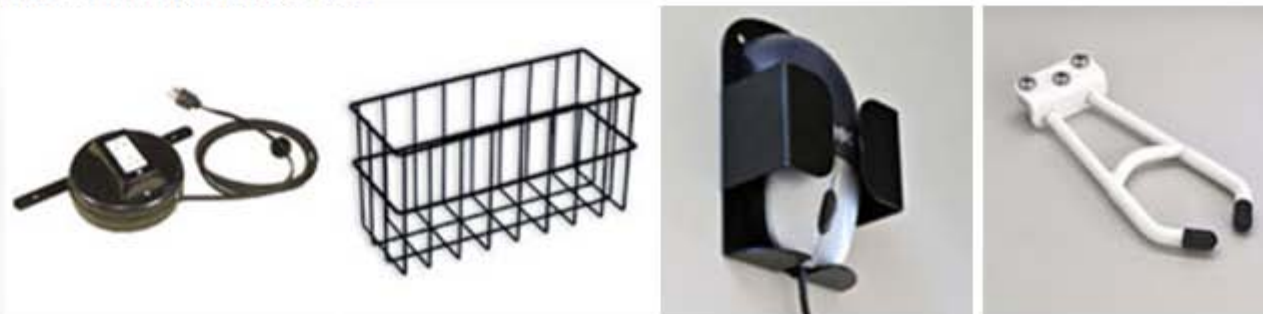

Ergo Laptop Cart with Locking system

Features and Benefits

- All major contact surfaces are made with antimicrobial material with smooth and contoured surfaces.
- Integrated handles on the front and rear for ease of maneuverability
- Sit-to-stand height adjustment (pneumatic).
- Sliding Mouse Tray to accommodate left and right hand users.
- Additional base weight for increased stability
- Five 4" casters - The front two are locking
- Multiple color combination offered for easy identification\ match surrounding decor
- Optional accessories like wire basket/ retractable power cord/ power adapter holder/ mouse holders/ scanner holder etc available

 [LPC200-1825-01.pdf](#)

Available Colors for Laptop Cart

Accessories for Laptop Cart

Retractable Power Cord

Wire Basket

Mouse Holder

Scanner Holder